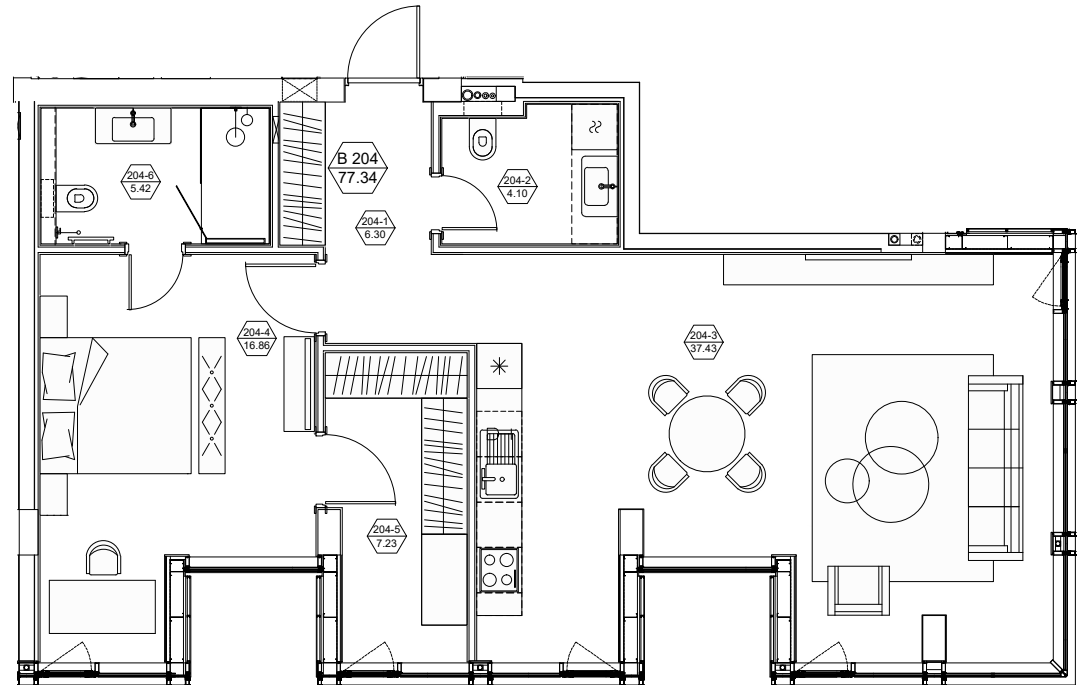

# Club Central Residence

**FLOOR** 2  
**RESIDENCE** 204

Living area 77.34m<sup>2</sup>  
Number of rooms 2  
Bathroom & WC 2